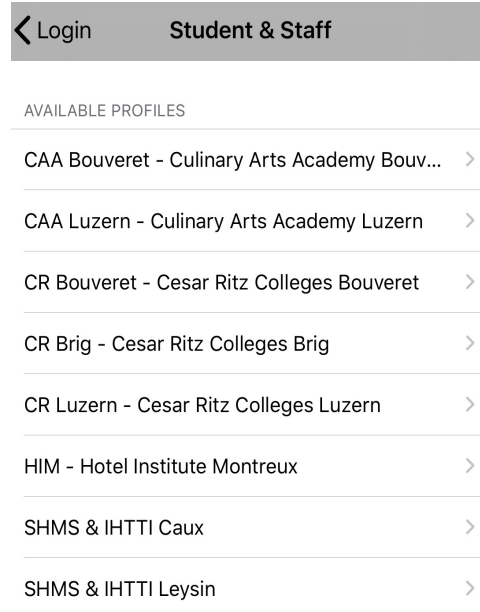

4. Select your campus

5. Interact, personalise and access your student life right in your hands!

We plan to add content and features over time so don't hesitate to let us know if you have any feedback or ideas about the app. You can contact us by email at mobileapp@swisseducation.com

SEG IT team